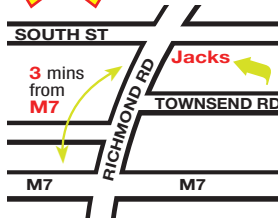

PH: 1300 1 SHEDS
(74337)

Lic No: 202055C

THE BEST VALUE SHEDS IN NSW, COMPARE OUR PRICES.
ALL BUILDING TYPES AVAILABLE, RING US FOR YOUR SPECIFIC NEEDS